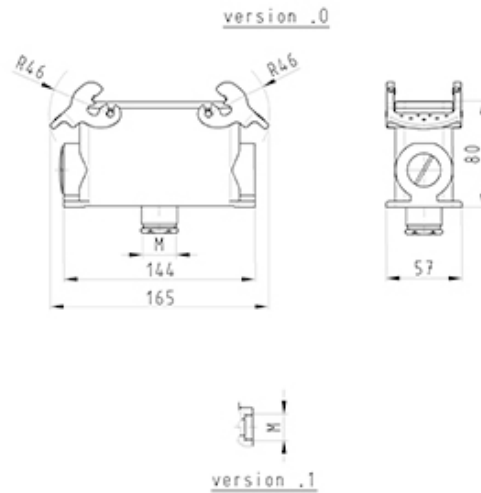

Datasheet

Item No. 73.337.6435.1

Bottom BAS GUT GD 64HM32 50 A1

revos BASIC 500V size 24H closed-bottom base with threaded collar M32, bottom, high design, double locking lever

Item No.	73.337.6435.1
EAN	4015573623408
order unit	1 Piece(s)

Approvals

Technical data

General

ArticlePrice	udp_no_price
Nominal voltage	500
Housing material	Aluminium
Colour	Grey
Surface	With powder coating
Degree of protection (IP)	Other
UV resistant	Yes
Inflammability class of insulation material acc. with UL94	Other
Operating temperature range min.	-40 °C
Operating temperature range max.	120 °C

Model

DIN-size	24H
Model	Surface mounting (base)
Locking mechanism	Double locking levers
Cable entry	Below
Type of cable	Thread
With cable screw gland	No
Thread size M	32
Hinged lid	No
EMC-version	No